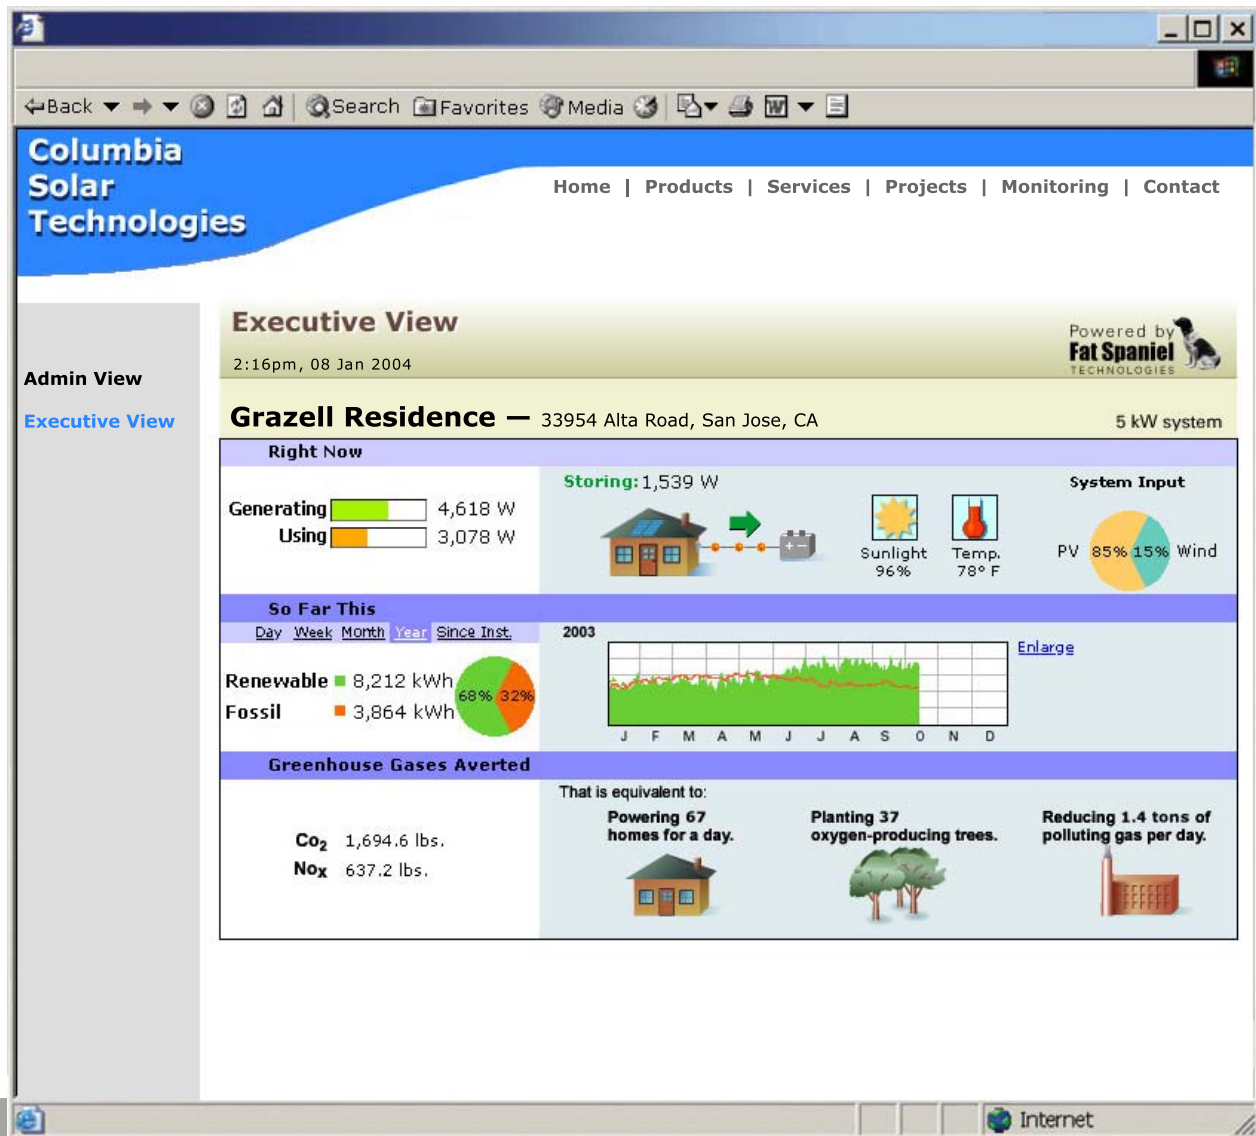

Knowledge is Power

The advanced display solution to view your energy production, usage and savings in real time.

End-User view showing the performance of an individual PV installation.

You can view this real-time information through any internet-enabled device, at home, work, or on the road.